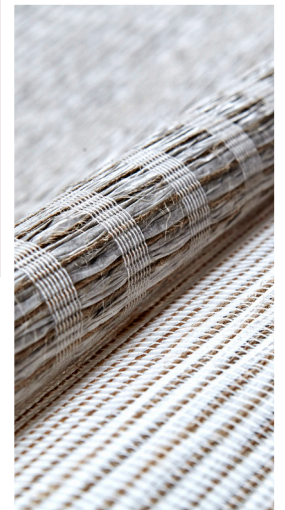

THE PORTFOLIO COLLECTION™ NATURAL ROLLER SHADES

Natural Roller Shades are the new natural in design and interior décor. They combine the simplicity of a roller shade with the beauty and texture of a woven fabric.

Pair natural beauty with modern style through fabrics woven in sleek, thin designs and colors tailored to contemporary décor.

COLOR + TEXTURE

Natural roller shade fabrics are made bright white and in more shades of gray than ever before, adding to their contemporary style. Fabrics are offered in a variety of opacities and include open weave patterns as well as options designed to bring more privacy.

SAMPLE BOOKS

The Portfolio Collection's Natural Roller Shade sample book features 34 patterns, which are shown on large sample swatches.

Books are available for \$110.

SHADE OPTIONS

Shades come standard with clutch controls. Upgrade to our smooth cordless lift or affordable motorized controls. All control options feature a clean design with a thin fabric roll that maximizes the view when raised and operates with no lift cords when lowered.